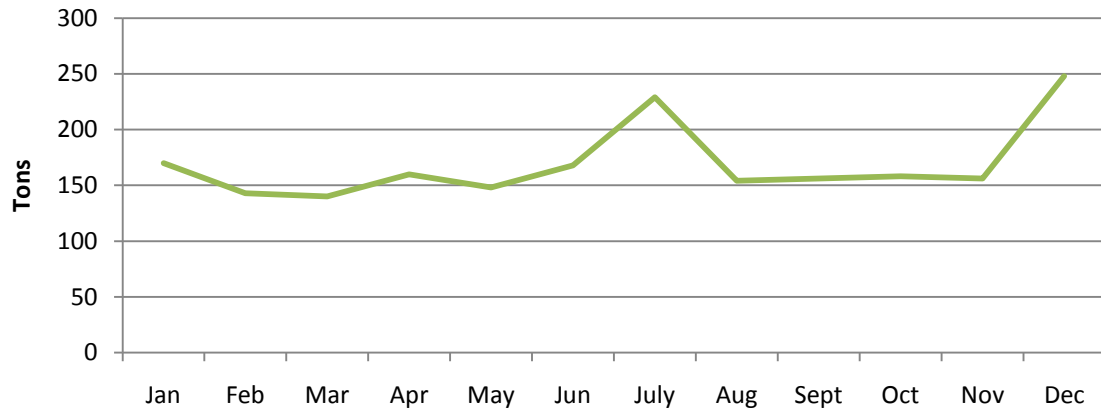

Recycling, Compostables and Trash Tonages from June 2009 through December 2010

2010 Monthly Trash Collected Total 2,642 Tons

2010 Monthly Recyclables Collected Total 1,421 Tons

In 2010 the City received \$28,679.60 for recyclables

— Recycle

2010 Monthly Compostables Collected Total 937 Tons

— Compostables