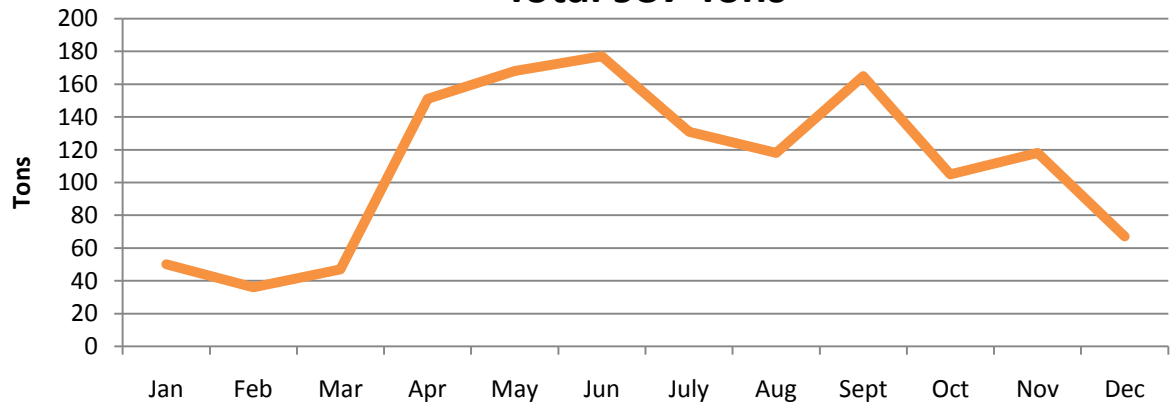

Recycling, Compostables and Trash Tonages from June 2009 through December 2010

2010 Monthly Trash Collected Total 2,642 Tons

2010 Monthly Recyclables Collected Total 1,421 Tons

In 2010 the City received \$28,679.60 for recyclables

— Recycle

2010 Monthly Compostables Collected Total 937 Tons

— Compostables