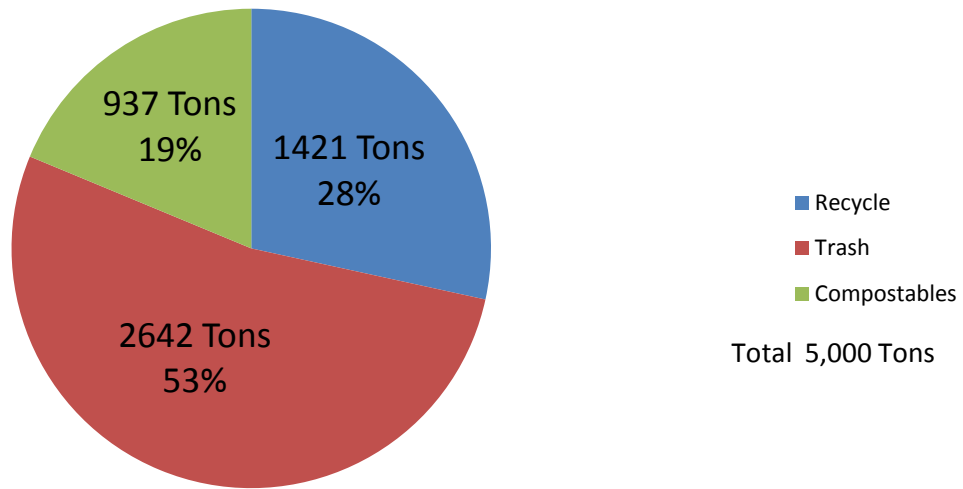

Recycling, Compostables and Trash Tonages from June 2009 through December 2010

2010 Monthly Trash Collected Total 2,642 Tons

2010 Monthly Recyclables Collected Total 1,421 Tons

In 2010 the City received \$28,679.60 for recyclables

— Recycle

2010 Monthly Compostables Collected Total 937 Tons

— Compostables