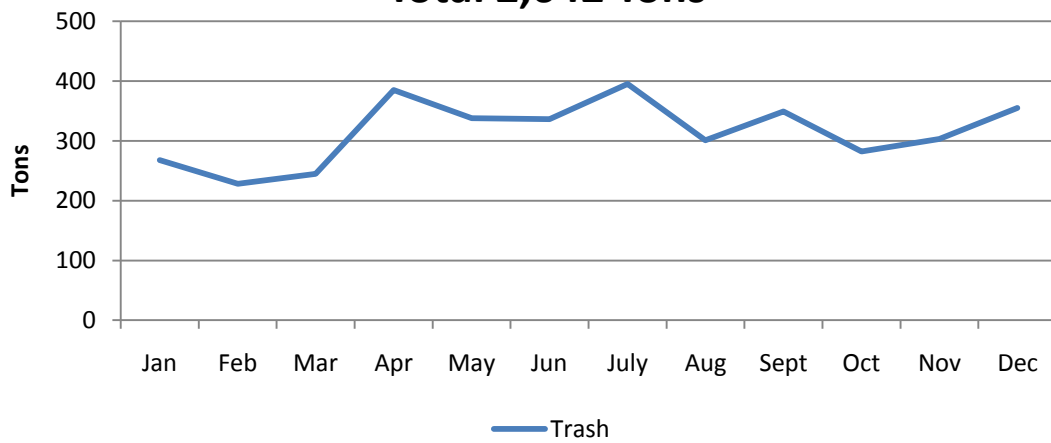

Recycling, Compostables and Trash Tonages from June 2009 through December 2010

2010 Monthly Trash Collected Total 2,642 Tons

2010 Monthly Recyclables Collected Total 1,421 Tons

In 2010 the City received \$28,679.60 for recyclables

— Recycle

2010 Monthly Compostables Collected Total 937 Tons

— Compostables