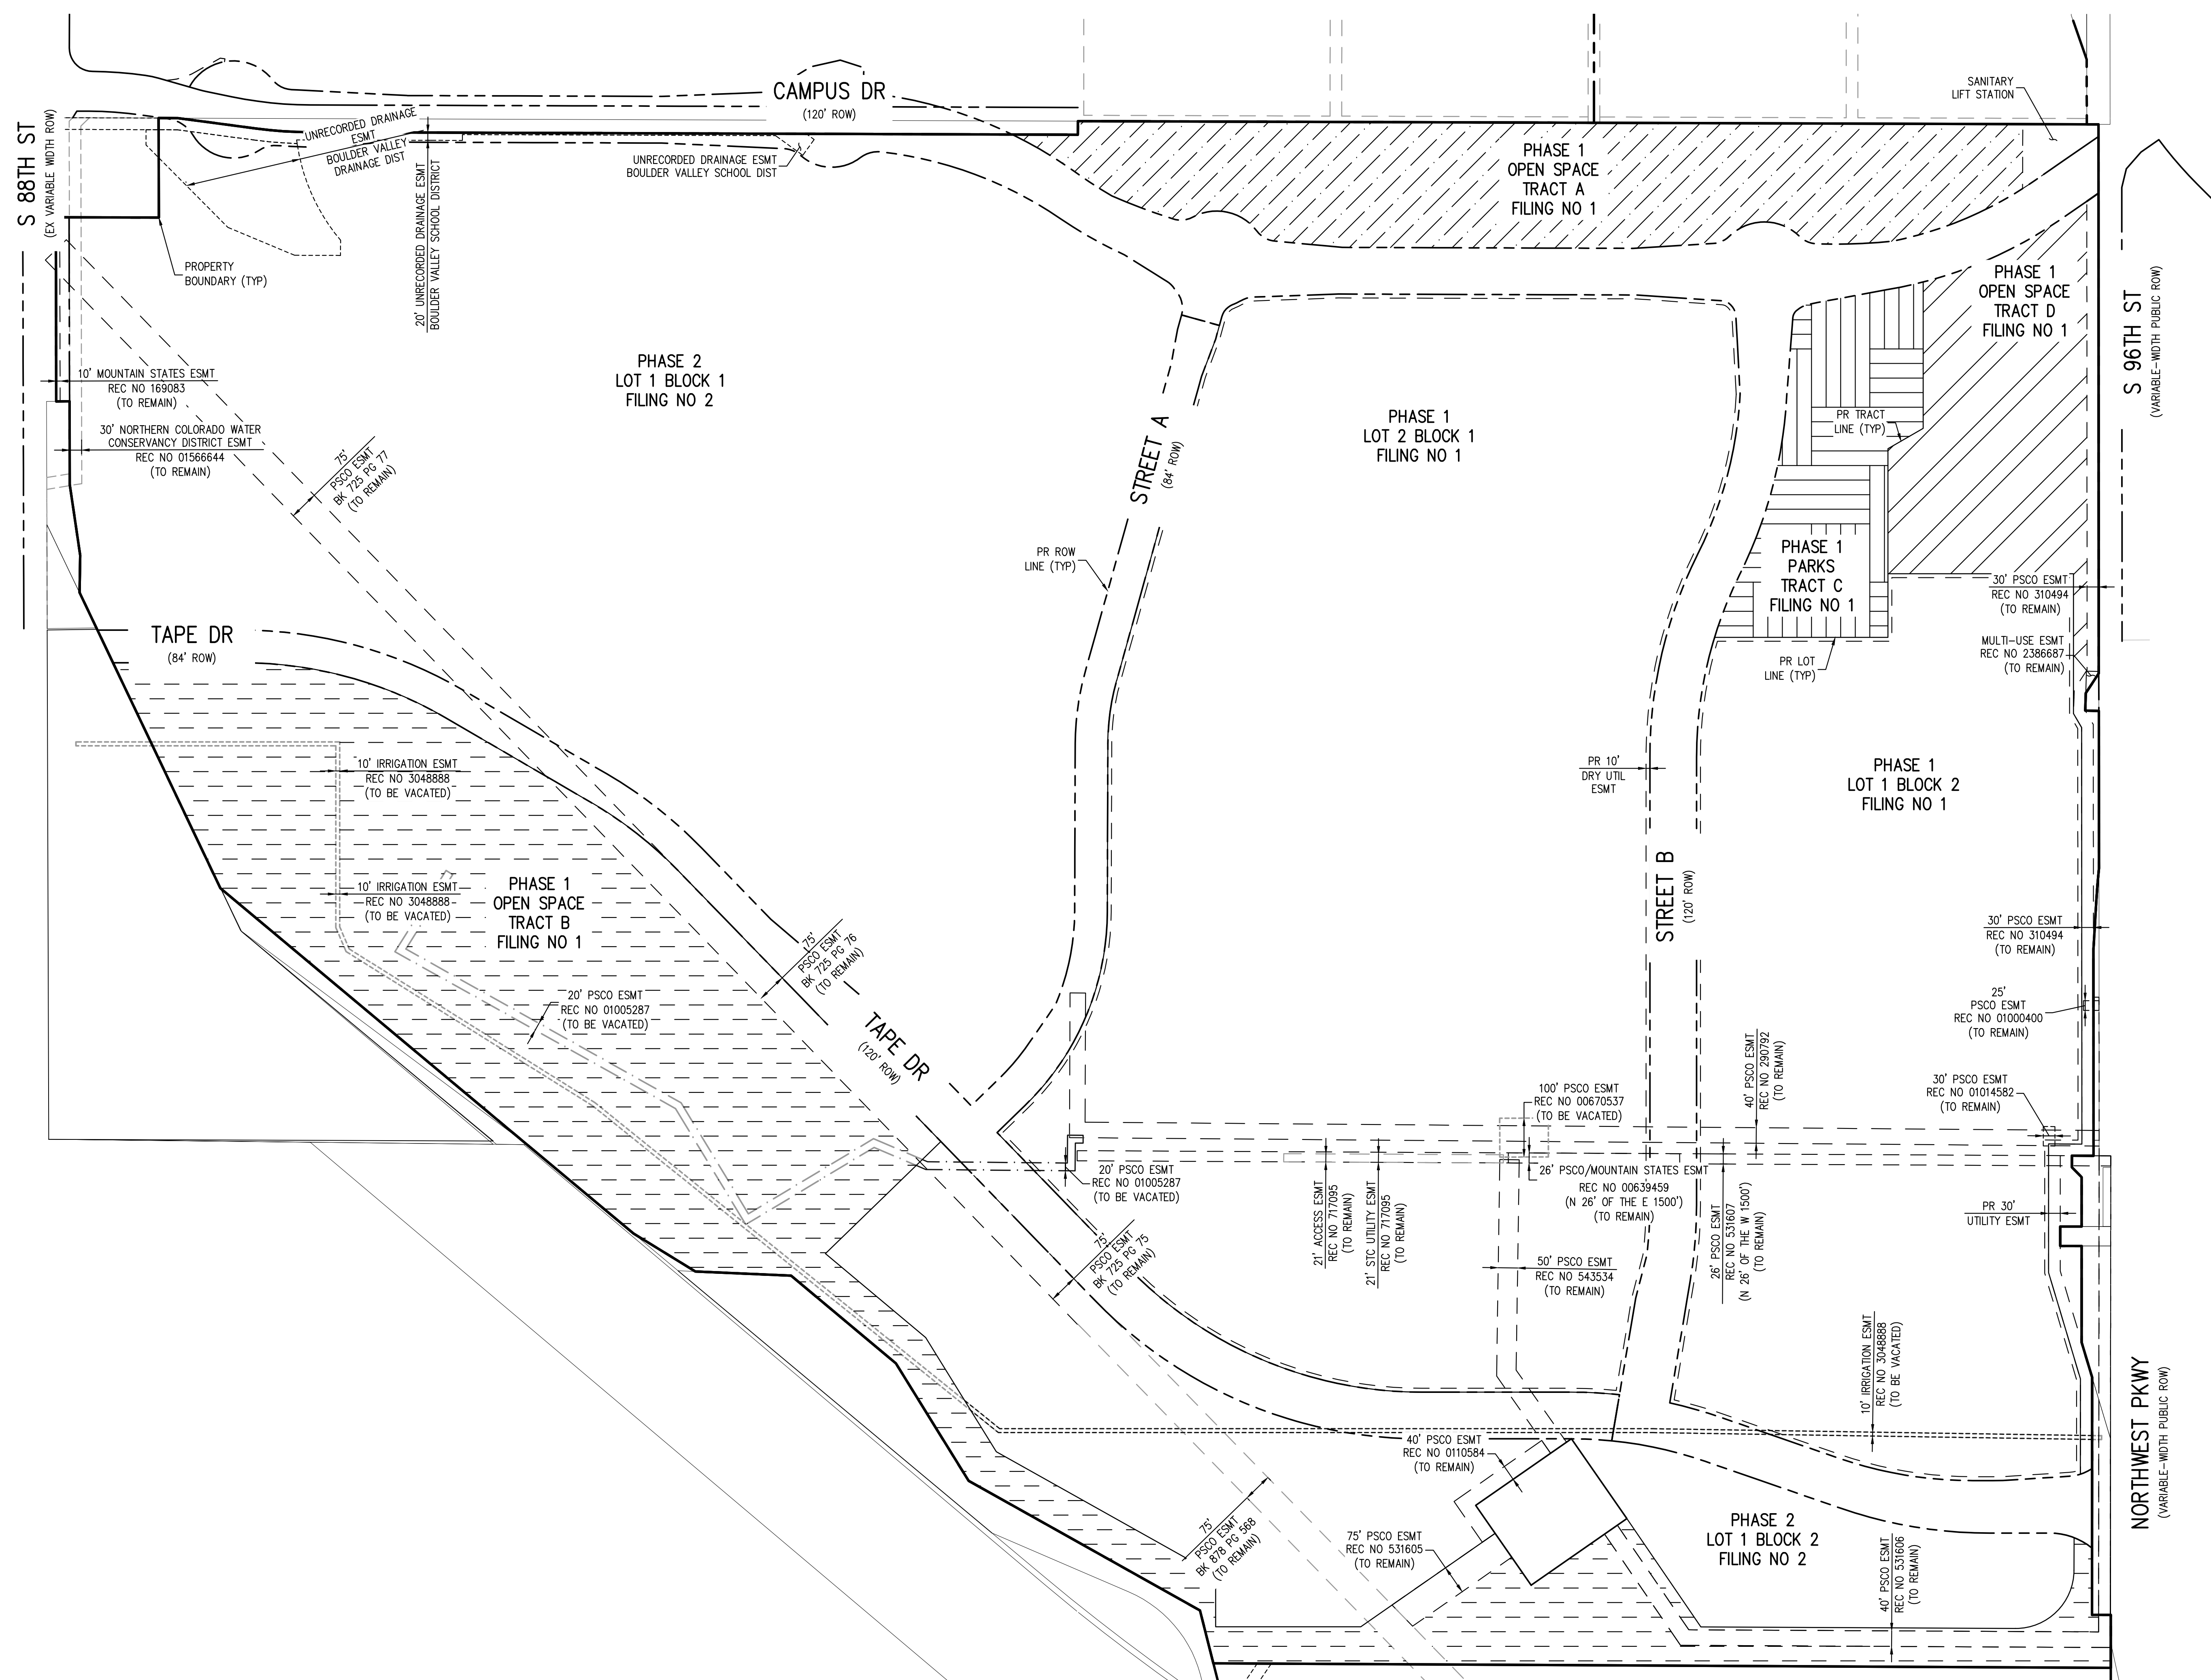

NO CHANGES ARE TO BE MADE TO THIS DRAWING WITHOUT WRITTEN PERMISSION OF HARRIS KOCHER SMITH

PUBLIC LAND SUMMARY		
TRACT	AREA (AC)	LEGEND
A	16.10	
B	41.05	
C	7.01	
D	9.04	
TOTAL	65.66	

NAWATNY RIDGE
PUBLIC LAND DEDICATION EXHIBIT