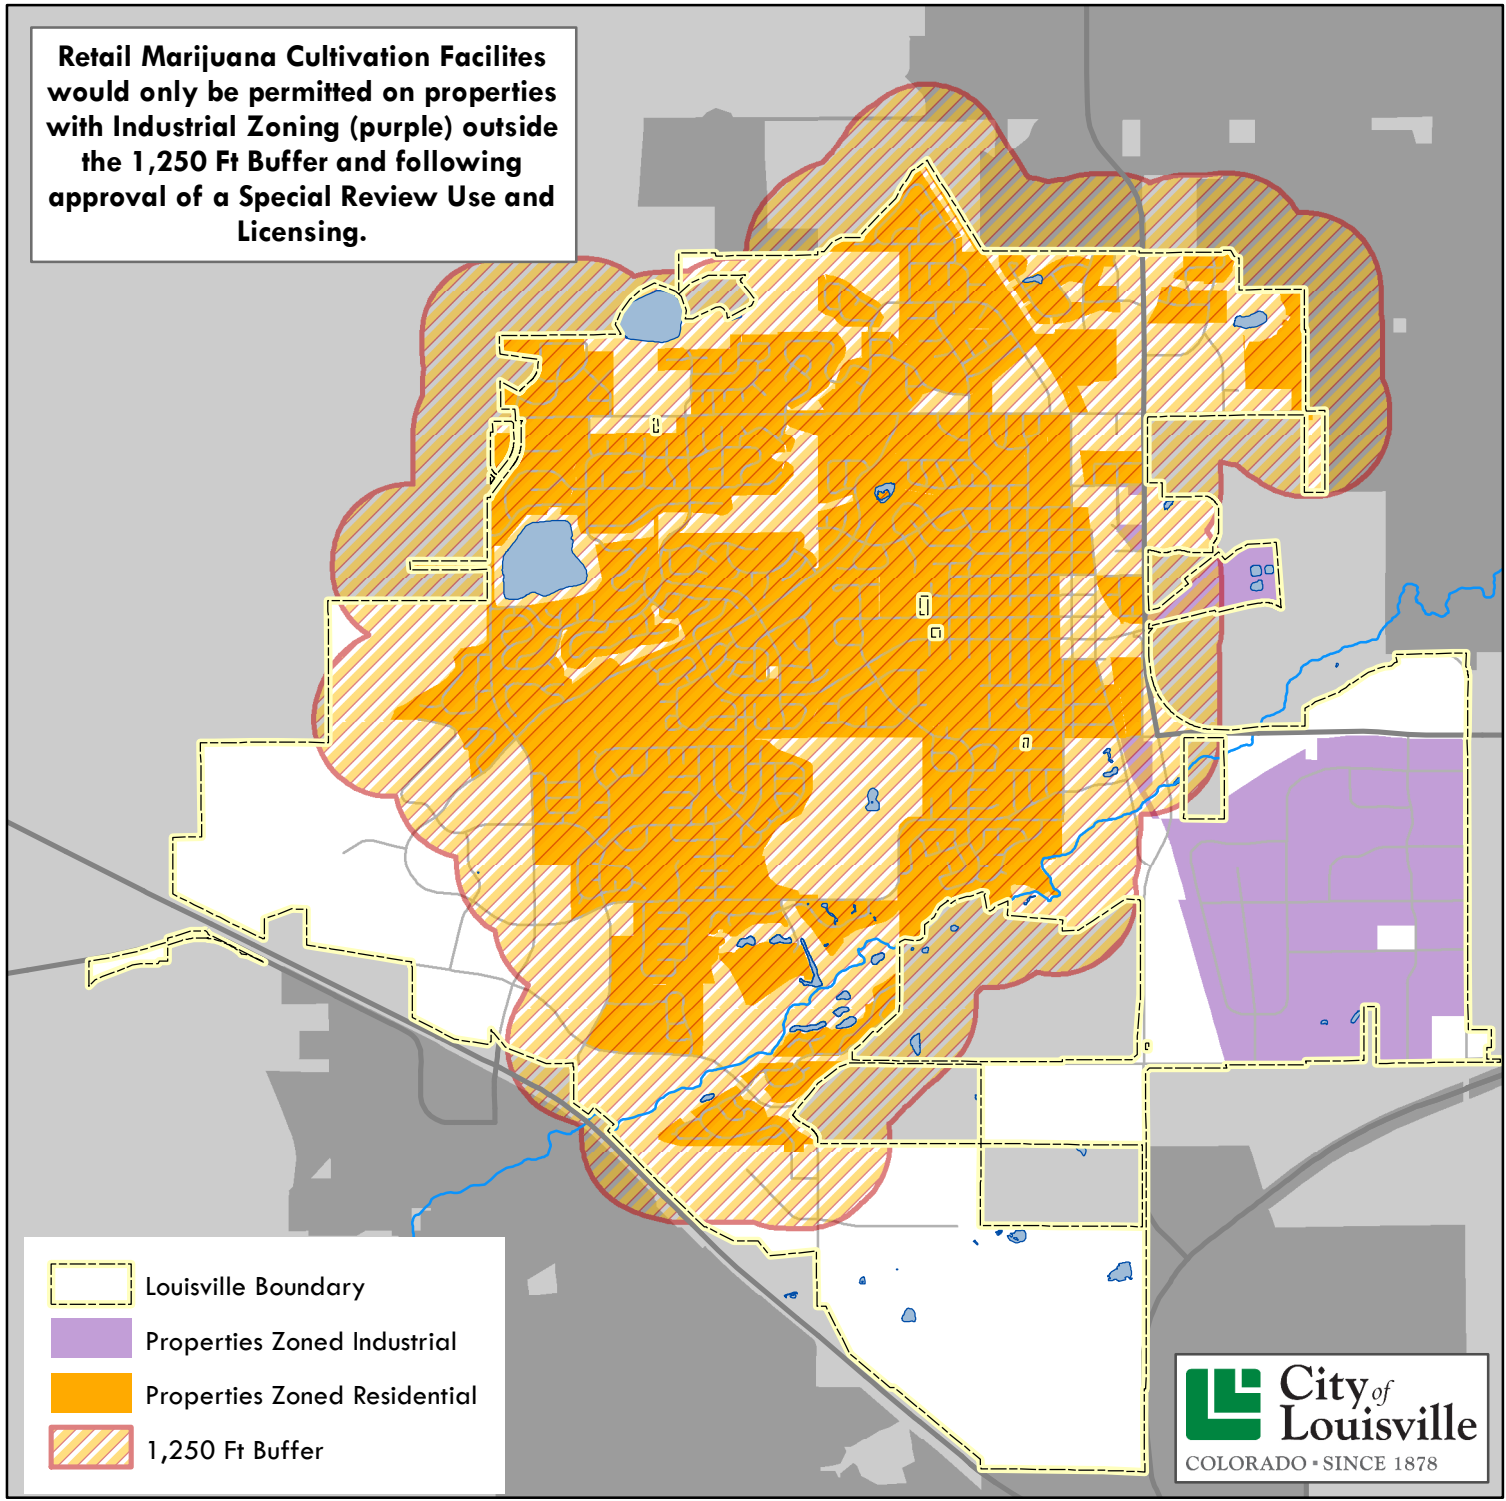

Retail Marijuana Cultivation Facilities would only be permitted on properties with Industrial Zoning (purple) outside the 1,250 Ft Buffer and following approval of a Special Review Use and Licensing.

-  Louisville Boundary
-  Properties Zoned Industrial
-  Properties Zoned Residential
-  1,250 Ft Buffer