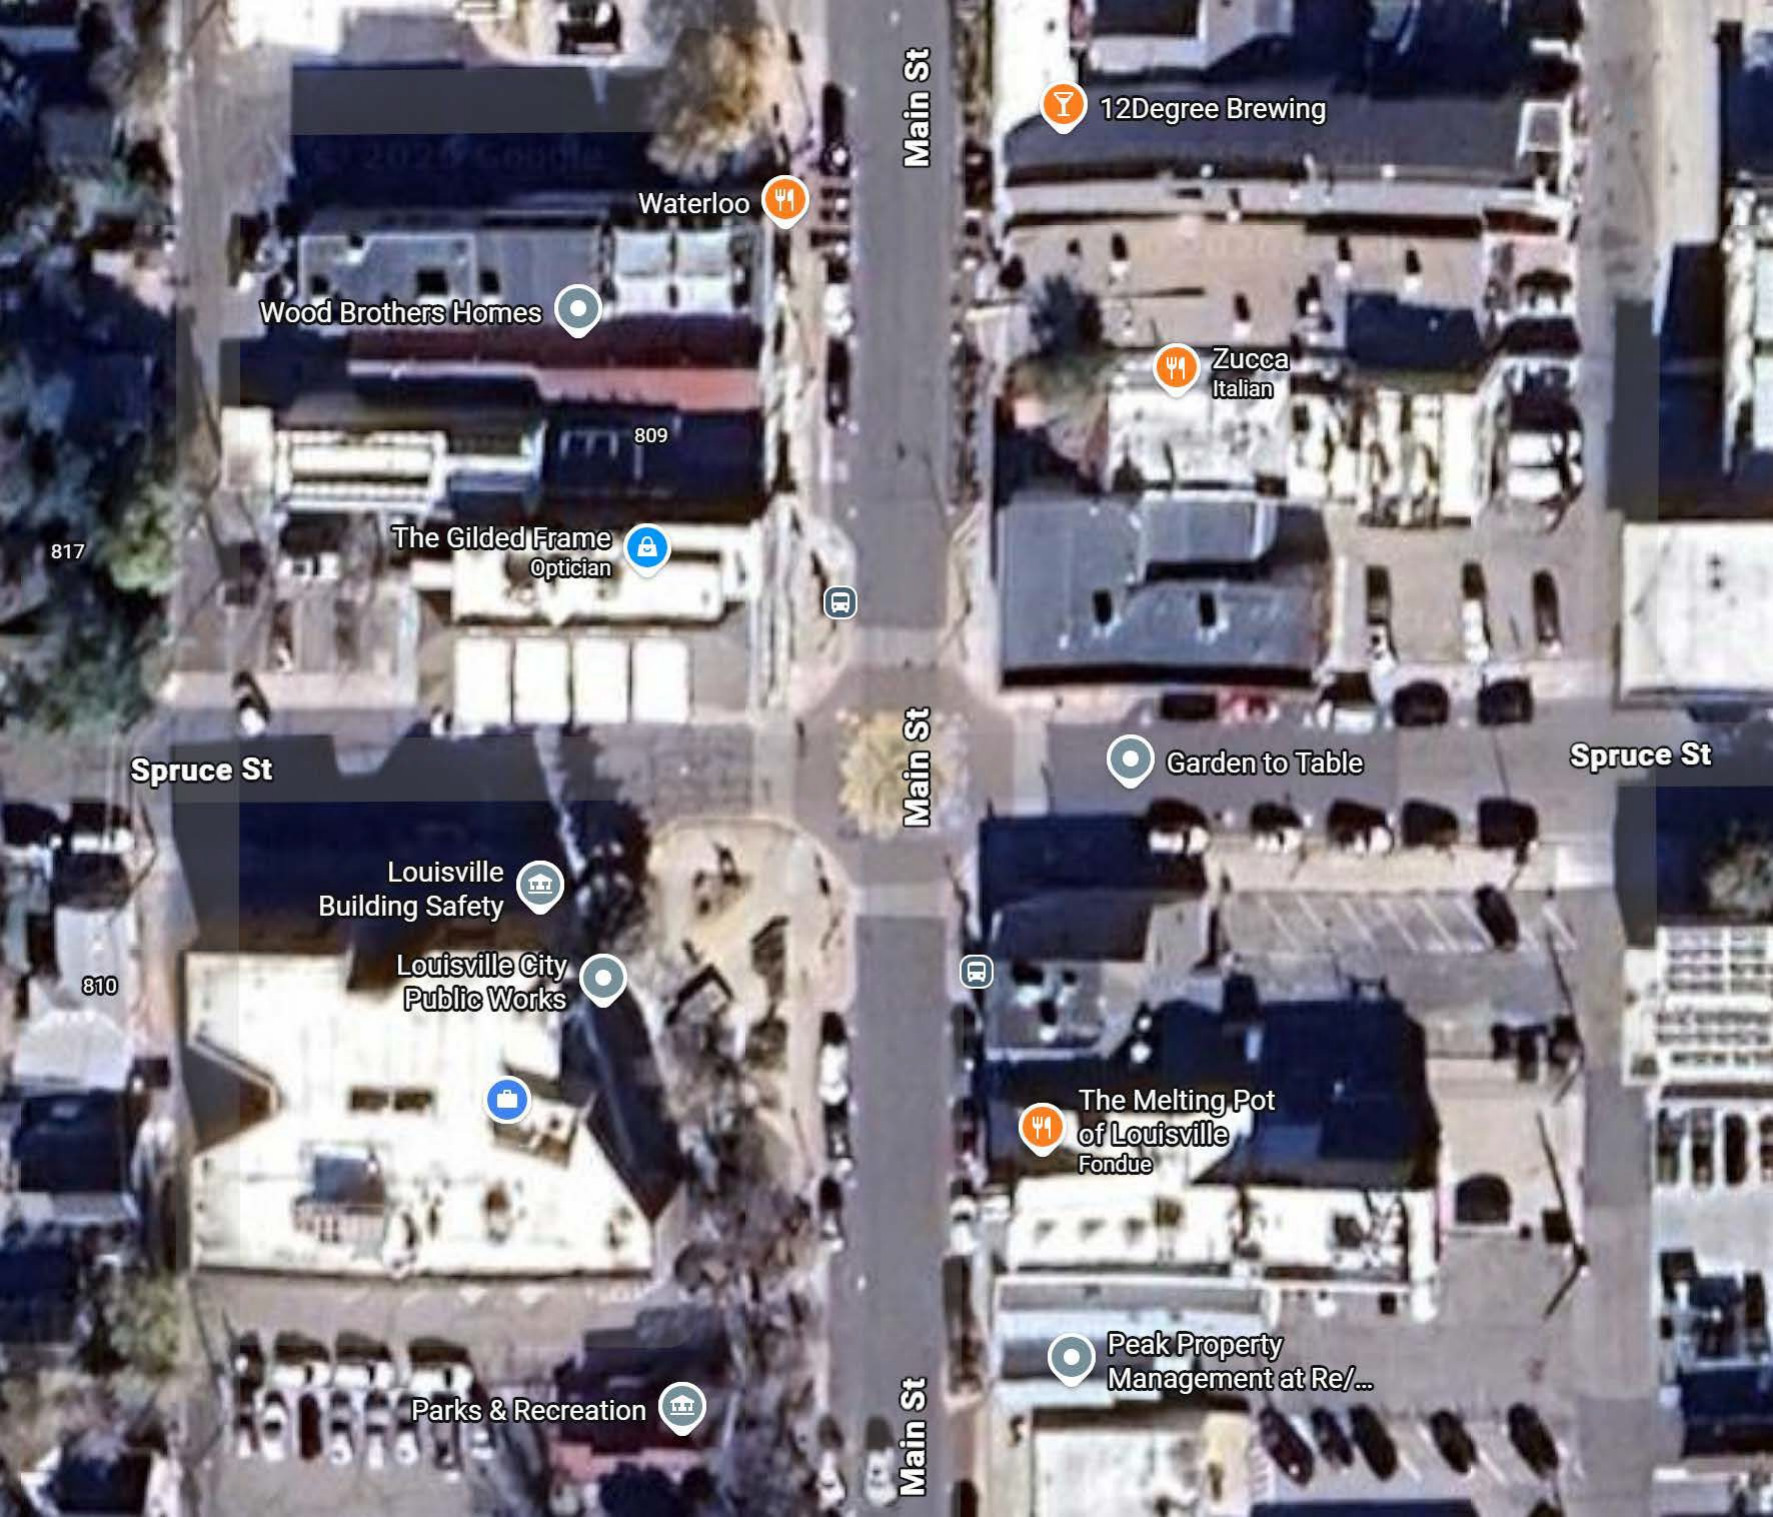

MEMORANDUM

The City of Louisville Public Cultural Services Department will be refreshing a mural that is painted within the Main St. and Spruce St. intersection. The current schedule for work is from Monday, June 1 to Thursday, June 4.

Alternate routes of Lafarge Ave. and Front St. are advised. No vehicle traffic will be allowed to pass through the aforementioned intersection. A map of the mural location can be found on the following page. Please feel free to reach out to me with any comments or questions.

Thank you.

Main St

12Degree Brewing

Waterloo

Wood Brothers Homes

809

The Gilded Frame
Optician

Zucca
Italian

817

Main St

Garden to Table

Spruce St

Spruce St

Louisville
Building Safety

Louisville City
Public Works

810